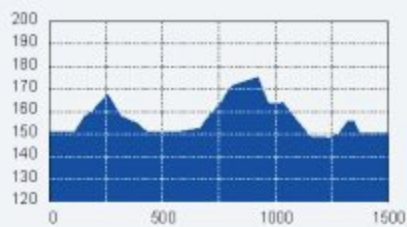

# SPRINT

Total Climb	TC	30 m
Height Difference	HD	15 m
Maximum Climb	MC	14 m

1,5 km

Scale 1 : 5 000

## SPRINT

Total Climb	TC	50 m
Height Difference	HD	29m
Maximum Climb	MC	24 m

**M 15 km**  
3x5 km

Total Climb	TC	579 m
Height Difference	HD	57 m
Maximum Climb	MC	55 m

Scale 1: 10 000

**W 10 km**  
2x5 km

Total Climb	TC	398 m
Height Difference	HD	52 m
Maximum Climb	MC	95 m