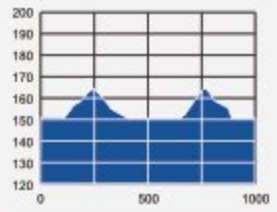

1,0 km

Scale 1: 5 000

# SPRINT

Total Climb	TC	30 m
Height Difference	HD	15 m
Maximum Climb	MC	14 m

1,5 km

Scale 1 : 5 000

## SPRINT

Total Climb	TC	50 m
Height Difference	HD	29m
Maximum Climb	MC	24 m

**M 15 km**  
3x5 km

Total Climb	TC	579 m
Height Difference	HD	57 m
Maximum Climb	MC	55 m

Scale 1: 10 000

**W 10 km**  
2x5 km

Total Climb	TC	398 m
Height Difference	HD	52 m
Maximum Climb	MC	95 m