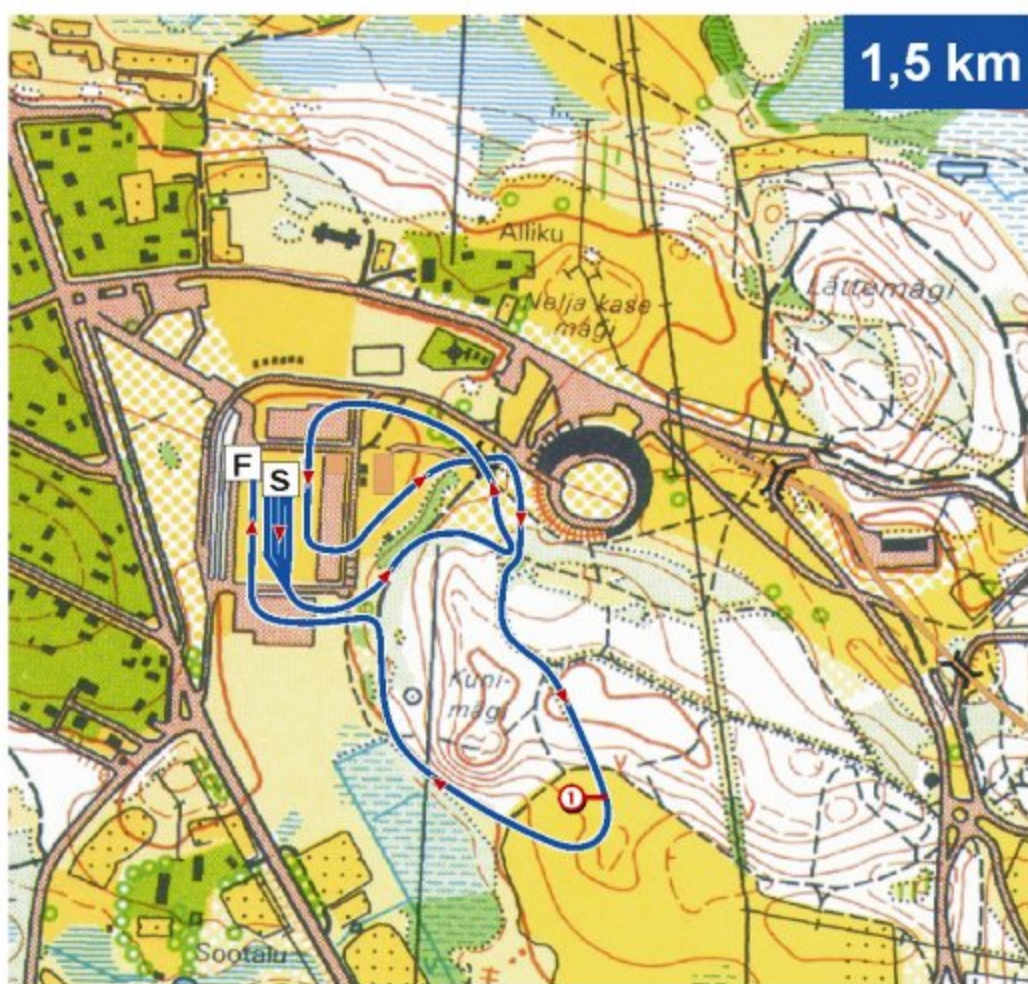

1,0 km

Scale 1: 5 000

# SPRINT

Total Climb	TC	30 m
Height Difference	HD	15 m
Maximum Climb	MC	14 m

1,5 km

Scale 1 : 5 000

## SPRINT

Total Climb	TC	50 m
Height Difference	HD	29m
Maximum Climb	MC	24 m

**M 15 km**  
3x5 km

Total Climb	TC	579 m
Height Difference	HD	57 m
Maximum Climb	MC	55 m

Scale 1: 10 000

**W 10 km**  
2x5 km

Total Climb	TC	398 m
Height Difference	HD	52 m
Maximum Climb	MC	95 m