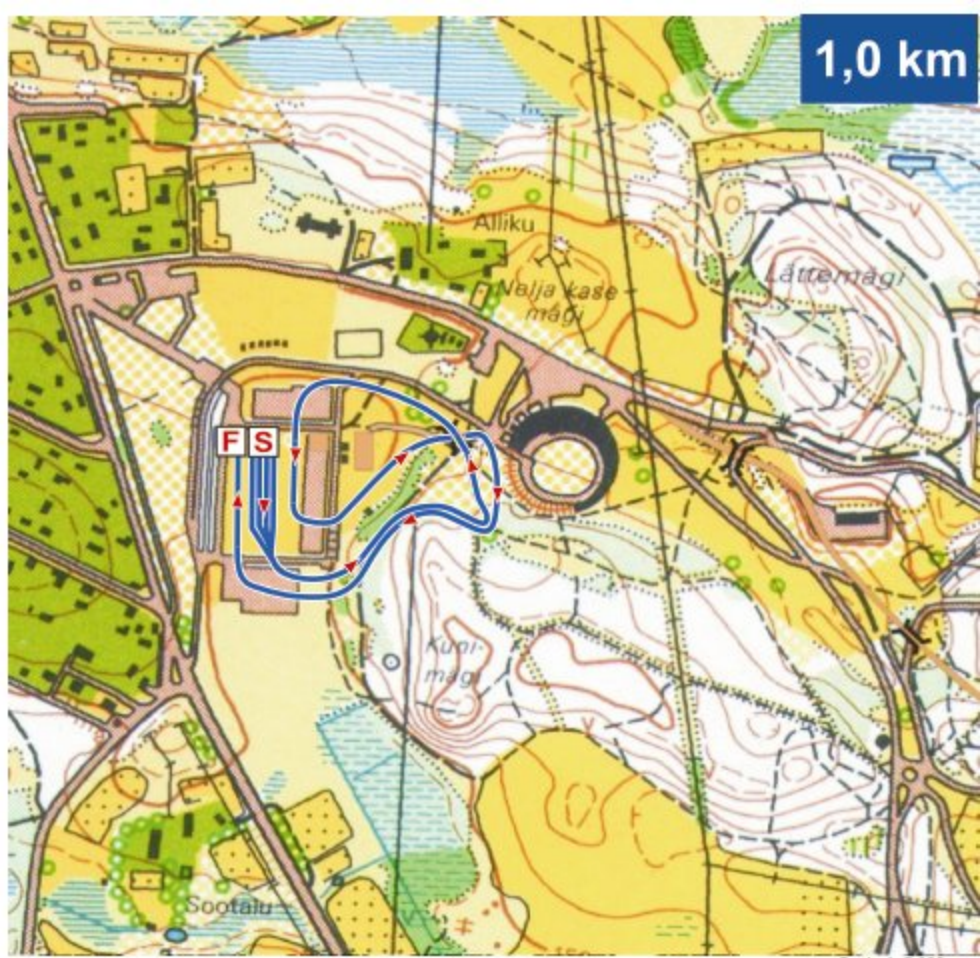

1,0 km

Scale 1: 5 000

# SPRINT

Total Climb	TC	30 m
Height Difference	HD	15 m
Maximum Climb	MC	14 m

1,5 km

Scale 1 : 5 000

## SPRINT

Total Climb	TC	50 m
Height Difference	HD	29m
Maximum Climb	MC	24 m

**M 15 km**  
3x5 km

Total Climb	TC	579 m
Height Difference	HD	57 m
Maximum Climb	MC	55 m

Scale 1: 10 000

**W 10 km**  
2x5 km

Total Climb	TC	398 m
Height Difference	HD	52 m
Maximum Climb	MC	95 m